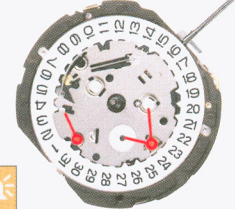

12"
H:3.7mm

1/1 sec. Chrono

YM11
Center second: 1/1 sec CG
3h: 24 hour hand
6h: hours/min. CG
9h : small second hand
(SR927SW)

12"
H:3.7mm

Alarm

YM22
6h: Alarm hour/min.
(SR927SW)

Alarm

YM24
6h: Alarm hour/min.
9h: small second hand
(SR927SW)

5 Years
Battery Life

SOLAR

LONG STEM AVAILABLE

2 Hands

3 Hands / Date

3 Hands / 3 Eyes

5 1/2"

VS10

Working time: 6 months
(after full charge)
H: 3.47mm
3h: date
6h: 24 Hours
9h: day

For Solar movement:
Apply for light-transparent color dial

RETROGRADE

LONG STEM AVAILABLE

3 Years

Battery Life

3 Hands/Day-Date

VX3S

3h: date 6h: 24hrs
9:30h: retrograde day
H:3.86mm

VX3T

3h: date 6h: 24hrs
10:30h: retrograde day
H:3.86mm