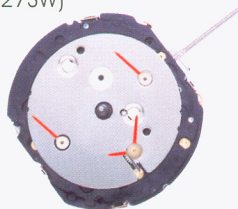

3 Years

YM62
Center second: 1/5 sec.CG
12h: 60 min. CG
6h: alarm hour/min.
9h: small second hand
(SR927W)

3 Years

1/5 sec. Chrono

YM85
12h: min. CG 6h: 10min.CG
9h: small second hand
(SR927SW)

3 Years

DOUBLE RETROGRADE

12"
H:3.7mm

1/1 sec. Chrono

YM11
Center second: 1/1 sec CG
3h: 24 hour hand
6h: hours/min. CG
9h : small second hand
(SR927SW)

12"
H:3.7mm

Alarm

YM22
6h: Alarm hour/min.
(SR927SW)

Alarm

YM24
6h: Alarm hour/min.
9h: small second hand
(SR927SW)

Working time: 6 months
(after full charge)
H: 3.47mm
3h: date
6h: 24 Hours
9h: day

For Solar movement:
Apply for light-transparent color dial

RETROGRADE

LONG STEM AVAILABLE

3 Years

Battery Life

3 Hands/Day-Date

VX3S

3h: date 6h: 24hrs
9:30h: retrograde day
H:3.86mm

VX3T

3h: date 6h: 24hrs
10:30h: retrograde day
H:3.86mm