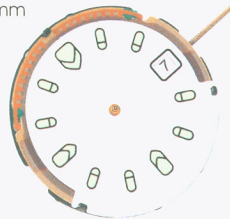

5 Years
Battery Life

SOLAR

LONG STEM AVAILABLE

2 Hands

3 Hands / Date

3 Hands / 3 Eyes

5 1/2"

VS10

Working time: 5 months
(after full charge)
H: 2.53mm

8 3/4"

VS82

Working time: 2 months
(after full charge)
H: 2.61mm

10 1/2"

VS32

Working time: 6 months
(after full charge)
H: 2.98mm

VS3J

Working time: 6 months
(after full charge)
H: 3.47mm
3h: date
6h: 24 Hours
9h: day

For Solar movement:
Apply for light-transparent color dial

RETROGRADE

LONG STEM AVAILABLE

3 Years

Battery Life

3 Hands/Day-Date

VX3S

3h: date 6h: 24hrs
9:30h: retrograde day
H:3.86mm

VX3T

3h: date 6h: 24hrs
10:30h: retrograde day
H:3.86mm