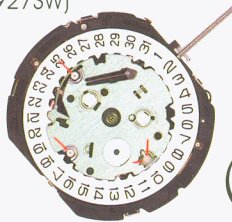

CHRONOGRAPH & ALARM

1/5 sec. Chrono

1/20 sec. Chrono

1/5 sec. Chrono/Alarm

YM91
Center second: 1/5 sec CG
12h: 60min. CG
6h : small second hand
(SR927SW)

5 Years

YM92
Center second: 1/1 sec.CG
12h: 1/20 sec. CG
6h: hours/min. CG
9h: small second hand
(SR927SW)

12"
H:3.7mm

1/1 sec. Chrono

YM11
Center second: 1/1 sec CG
3h: 24 hour hand
6h: hours/min. CG
9h : small second hand
(SR927SW)

12"
H:3.7mm

Alarm

YM22
6h: Alarm hour/min.
(SR927SW)

Alarm

YM24
6h: Alarm hour/min.
9h: small second hand
(SR927SW)

Working time: 6 months
(after full charge)
H: 3.47mm
3h: date
6h: 24 Hours
9h: day

For Solar movement:
Apply for light-transparent color dial

RETROGRADE

LONG STEM AVAILABLE

3 Years

Battery Life

3 Hands/Day-Date

VX3S

3h: date 6h: 24hrs
9:30h: retrograde day
H:3.86mm

VX3T

3h: date 6h: 24hrs
10:30h: retrograde day
H:3.86mm