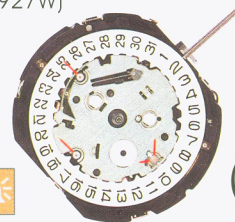

3 Years

YM62
Center second: 1/5 sec.CG
12h: 60 min. CG
6h: alarm hour/min.
9h: small second hand
(SR927W)