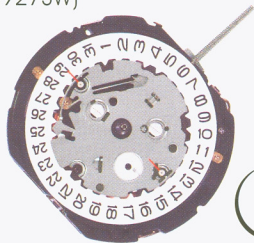

CHRONOGRAPH & ALARM

1/5 sec. Chrono

1/20 sec. Chrono

1/5 sec. Chrono/Alarm

YM91
Center second: 1/5 sec CG
12h: 60min. CG
6h : small second hand
(SR927SW)

5 Years

YM92
Center second: 1/1 sec.CG
12h: 1/20 sec. CG
6h: hours/min. CG
9h: small second hand
(SR927SW)

12"
H:3.7mm

1/1 sec. Chrono

YM11
Center second: 1/1 sec CG
3h: 24 hour hand
6h: hours/min. CG
9h : small second hand
(SR927SW)

12"
H:3.7mm

Alarm

YM22
6h: Alarm hour/min.
(SR927SW)

Alarm

YM24
6h: Alarm hour/min.
9h: small second hand
(SR927SW)

Working time: 6 months
(after full charge)
H: 3.47mm
3h: date
6h: 24 Hours
9h: day

For Solar movement:
Apply for light-transparent color dial

RETROGRADE

LONG STEM AVAILABLE

3 Years

Battery Life

3 Hands/Day-Date

VX3S

3h: date 6h: 24hrs
9:30h: retrograde day
H:3.86mm

VX3T

3h: date 6h: 24hrs
10:30h: retrograde day
H:3.86mm