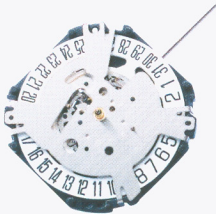

Working time: 6 months
(after full charge)
H: 3.47mm
3h: date
6h: 24 Hours
9h: day

For Solar movement:
Apply for light-transparent color dial

RETROGRADE

LONG STEM AVAILABLE

3 Years

Battery Life

3 Hands/Day-Date

3 Hands/Day-Date

8 3/4"
Battery
SR716SW

VX15

5:20h: retrograde day
H:3.49mm

VX16

8:10h: retrograde day
H:3.49mm

11 1/2"
Battery
SR920SW

VX45

5:20h: retrograde day
H:3.49mm

VX46

8:10h: retrograde day
H:3.49mm

3 Years

Battery Life

3 Hands/ 3 Eyes

3 Hands/ 3 Eyes

10 1/2"
Battery
SR920SW