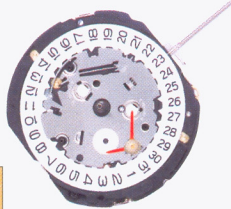

12"
H:3.7mm

1/1 sec. Chrono

YM11
Center second: 1/1 sec CG
3h: 24 hour hand
6h: hours/min. CG
9h : small second hand
(SR927SW)

12"
H:3.7mm

Alarm

YM22
6h: Alarm hour/min.
(SR927SW)

Alarm

YM24
6h: Alarm hour/min.
9h: small second hand
(SR927SW)

5 Years
Battery Life

SOLAR

LONG STEM AVAILABLE

2 Hands

3 Hands / Date

3 Hands / 3 Eyes

5 1/2"

VS10

Working time: 6 months
(after full charge)
H: 3.47mm
3h: date
6h: 24 Hours
9h: day

For Solar movement:
Apply for light-transparent color dial

RETROGRADE

LONG STEM AVAILABLE

3 Years

Battery Life

3 Hands/Day-Date

VX3S

3h: date 6h: 24hrs
9:30h: retrograde day
H:3.86mm

VX3T

3h: date 6h: 24hrs
10:30h: retrograde day
H:3.86mm