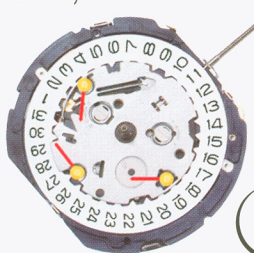

3 Years

YM62
Center second: 1/5 sec.CG
12h: 60 min. CG
6h: alarm hour/min.
9h: small second hand
(SR927W)

3 Years

1/5 sec. Chrono

YM85
12h: min. CG 6h: 10min.CG
9h: small second hand
(SR927SW)

3 Years

DOUBLE RETROGRADE

12"
H:3.7mm

1/1 sec. Chrono

YM11
Center second: 1/1 sec CG
3h: 24 hour hand
6h: hours/min. CG
9h : small second hand
(SR927SW)

12"
H:3.7mm

Alarm

YM22
6h: Alarm hour/min.
(SR927SW)

Alarm

YM24
6h: Alarm hour/min.
9h: small second hand
(SR927SW)

Working time: 6 months
(after full charge)
H: 3.47mm
3h: date
6h: 24 Hours
9h: day

For Solar movement:
Apply for light-transparent color dial

RETROGRADE

LONG STEM AVAILABLE

3 Years

Battery Life

3 Hands/Day-Date

VX3S

3h: date 6h: 24hrs
9:30h: retrograde day
H:3.86mm

VX3T

3h: date 6h: 24hrs
10:30h: retrograde day
H:3.86mm