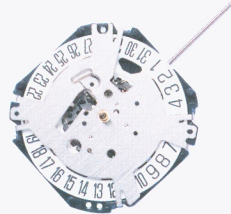

Working time: 6 months
(after full charge)
H: 3.47mm
3h: date
6h: 24 Hours
9h: day

For Solar movement:
Apply for light-transparent color dial

RETROGRADE

LONG STEM AVAILABLE

3 Years

Battery Life

3 Hands/Day-Date

3 Hands/Day-Date

8 3/4"
Battery
SR716SW

VX15

5:20h: retrograde day
H:3.49mm

VX16

8:10h: retrograde day
H:3.49mm

11 1/2"
Battery
SR920SW

VX45

5:20h: retrograde day
H:3.49mm

VX46

8:10h: retrograde day
H:3.49mm

3 Years

Battery Life

3 Hands/ 3 Eyes

3 Hands/ 3 Eyes

10 1/2"
Battery
SR920SW